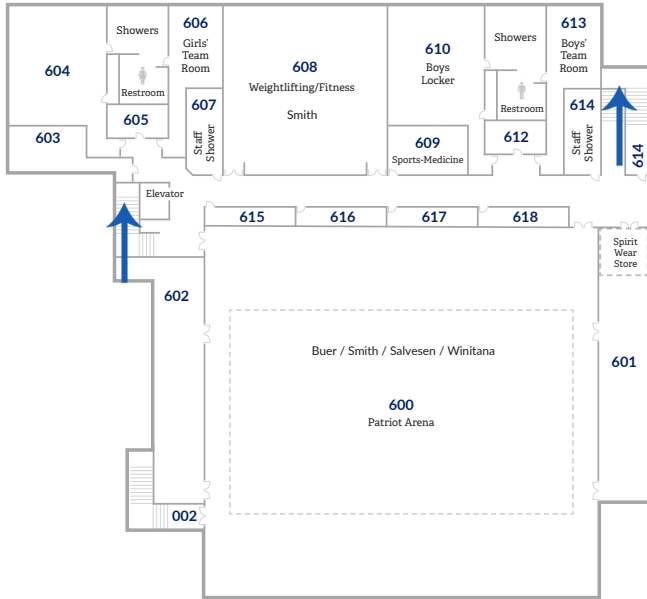

AMERICAN HERITAGE SCHOOL
 2024-25 Legacy Building

UPPER LEVEL

ANNEX CLASSROOMS

LOWER LEVEL

AMERICAN HERITAGE SCHOOL
 2024-25 High School Building /
 Temporary Annex