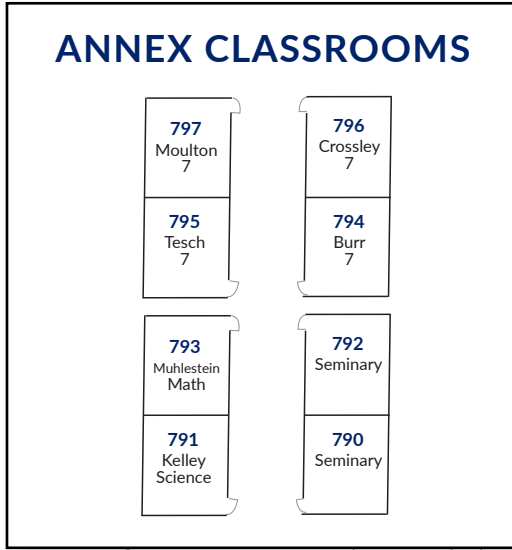

AMERICAN HERITAGE SCHOOL
 2024-25 Legacy Building

UPPER LEVEL

ANNEX CLASSROOMS

LOWER LEVEL

AMERICAN HERITAGE SCHOOL
 2024-25 High School Building /
 Temporary Annex