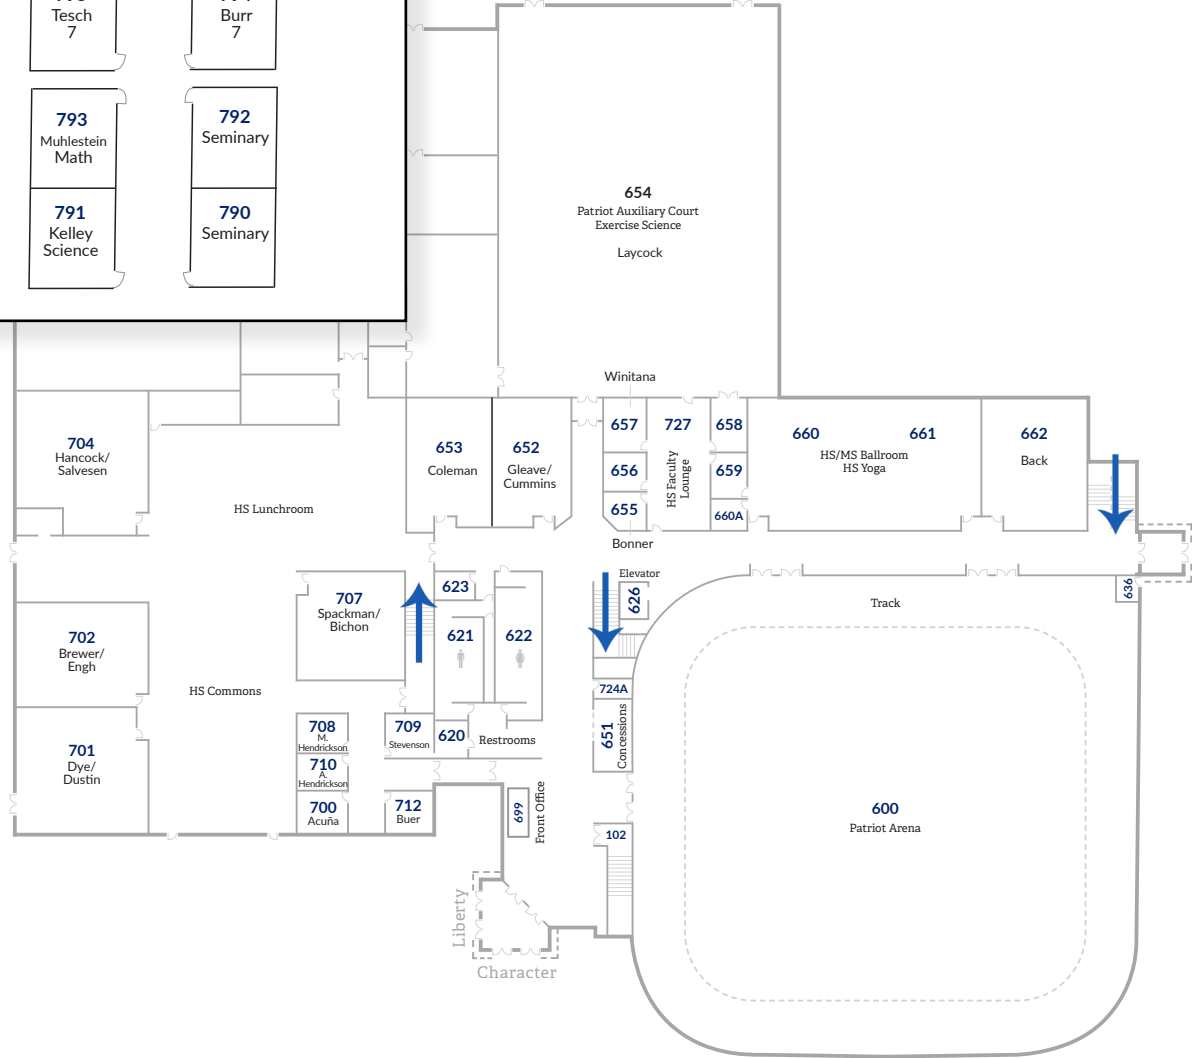

AMERICAN HERITAGE SCHOOL
 2024-25 Legacy Building

UPPER LEVEL

ANNEX CLASSROOMS

LOWER LEVEL

AMERICAN HERITAGE SCHOOL
 2024-25 High School Building /
 Temporary Annex